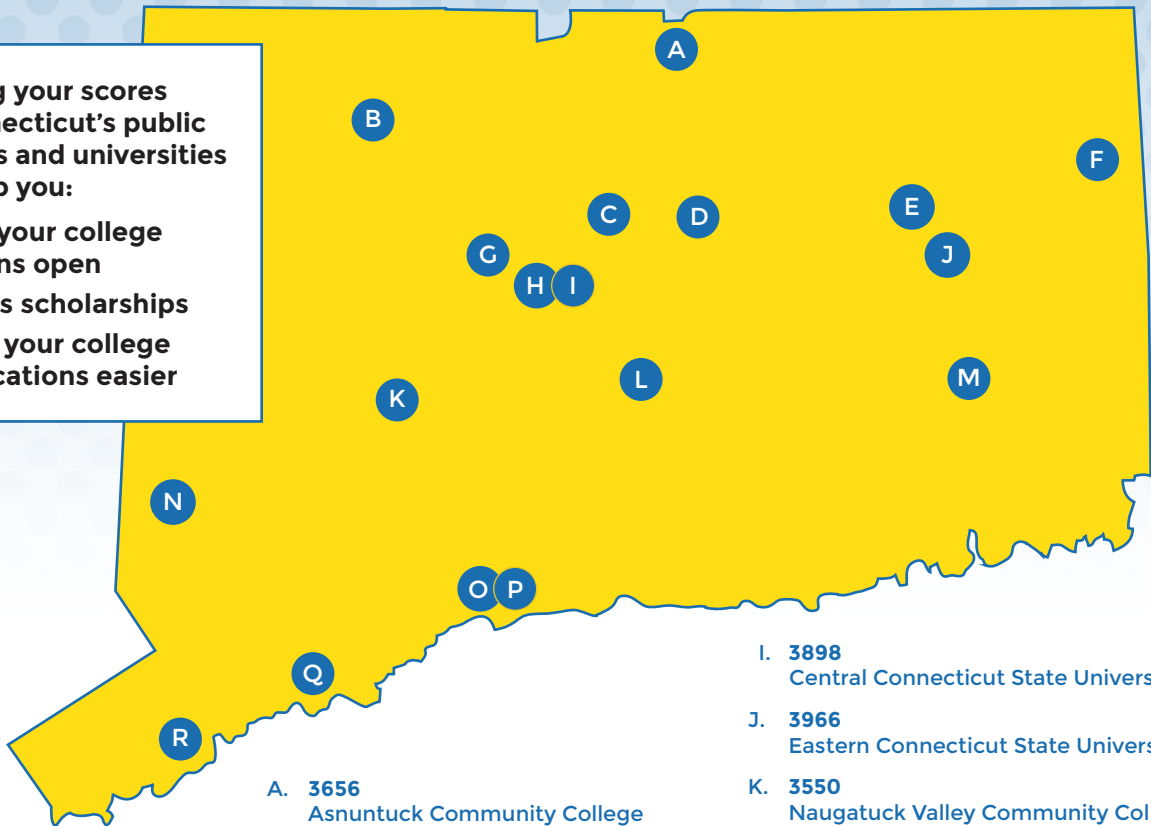

JUNIORS!

As you complete your answer sheet for the Connecticut SAT School Day,

SEND YOUR SCORES

to up to 4 colleges & universities FOR FREE!

Sending your scores to Connecticut's public colleges and universities will help you:

- keep your college options open
- access scholarships
- make your college applications easier

CONNECTICUT STATE
DEPARTMENT OF EDUCATION

Find all other codes for colleges, universities and scholarships in your **Student Answer Sheet Instructions Booklet**.

Students from low income families get unlimited free score sends through their College Board Account!

- A. **3656**
Asnuntuck Community College
- B. **3652**
Northwestern Community College
- C. **3421**
Capital Community College
- D. **3544**
Manchester Community College
- E. **3915**
University of Connecticut
- F. **3716**
Quinebaug Valley Community College
- G. **3897**
Tunxis Community College
- H. **0870**
Charter Oak State College

- I. **3898**
Central Connecticut State University
- J. **3966**
Eastern Connecticut State University
- K. **3550**
Naugatuck Valley Community College
- L. **3551**
Middlesex Community College
- M. **3558**
Three Rivers Community College
- N. **3350**
Western Connecticut State University
- O. **3425**
Gateway Community College
- P. **3662**
Southern Connecticut State University
- Q. **3446**
Housatonic Community College
- R. **3677**
Norwalk Community College